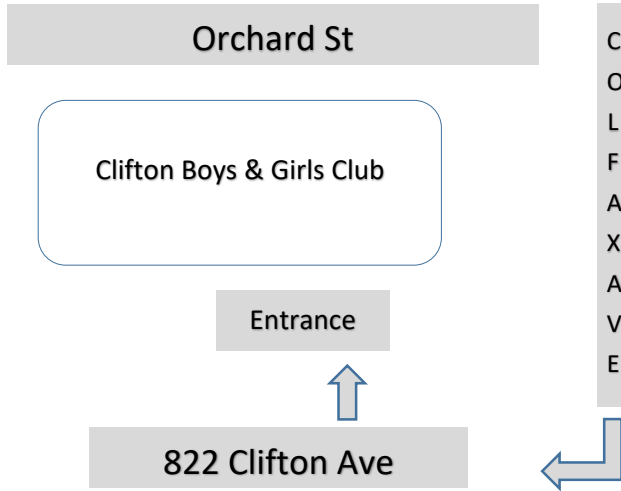

Dual Meet Drop off and Pick up Procedure

Session 1

Session 1 (10 & Under)

Check in
7:45 am

Warm up
8:00 am

Meet starts
8:35 am

Dual Meet Drop off and Pick up Procedure

Sessions #2 &3

DROP OFF ONLY - 822 Clifton Ave

	<u>Check in</u>	<u>Warm Up</u>	<u>Meet starts</u>
<u>Session 2 (11/12)</u>	9:15 am	9:30 am	10:05 am
<u>Session 3 (13 & Over)</u>	11:00 am	11:15 am	11:50 am

PICK UP ONLY - 181- Colfax Ave