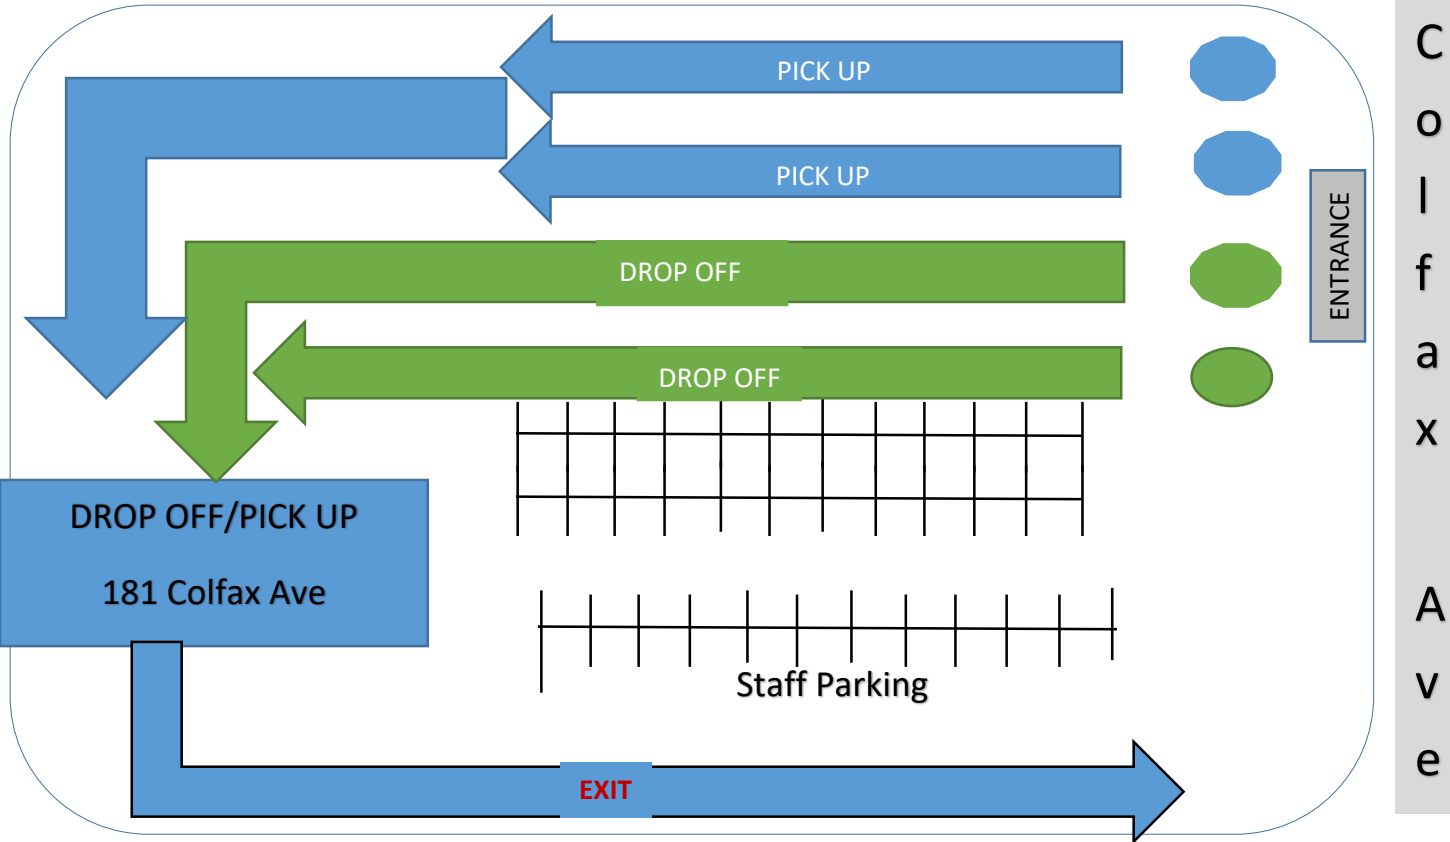

Dual Meet Drop off and Pick up Procedure

Session 1

Session 1 (10 & Under)

Check in
7:45 am

Warm up
8:00 am

Meet starts
8:35 am

Dual Meet Drop off and Pick up Procedure

Sessions #2 &3

DROP OFF ONLY - 822 Clifton Ave

	<u>Check in</u>	<u>Warm Up</u>	<u>Meet starts</u>
<u>Session 2 (11/12)</u>	9:15 am	9:30 am	10:05 am
<u>Session 3 (13 & Over)</u>	11:00 am	11:15 am	11:50 am

PICK UP ONLY - 181- Colfax Ave