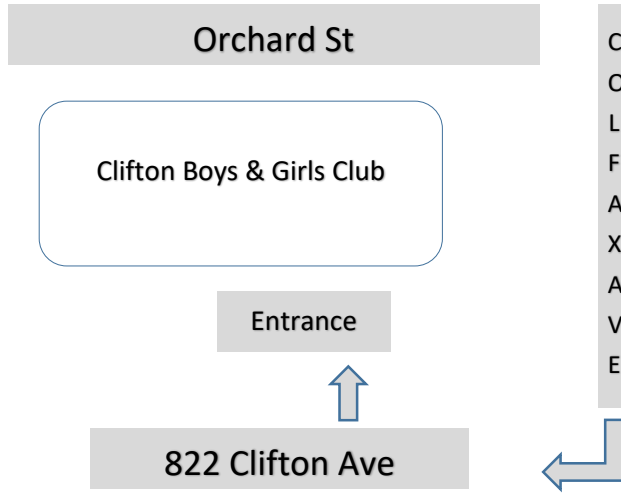

Dual Meet Drop off and Pick up Procedure

Sessions #2,3,4

DROP OFF ONLY - 822 Clifton Ave

	<u>Check in</u>	<u>Warm Up</u>	<u>Meet starts</u>	<u>Meet ends</u>
<u>Session 2:</u>	9:00 am	9:15 am	9:50 am	10:50 am
<u>Session 3:</u>	10:45 am	11:00 am	11:35 am	12:30 pm
<u>Session 4:</u>	12:30 pm	12:45 pm	1:10 pm	2:00 pm

PICKUP ONLY - 181- Colfax Ave