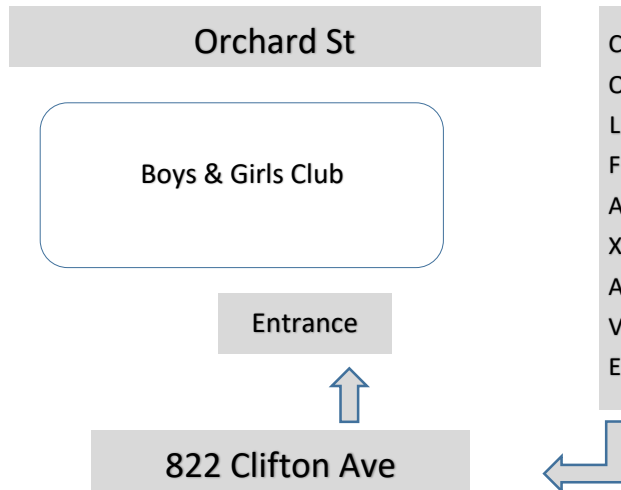

Drop off and Pick up Policy

Bronze, Silver and Gold Groups

<u>Group</u>	<u>Drop off</u> <u>822 Clifton Ave</u>	<u>Practice time</u>	<u>Pick up</u> <u>Main Entrance</u>
Bronze (M-F)	4:50 pm	5:00-6:00 pm	6:05 pm
Silver (M-F)	6:00 pm	6:15-7:15 pm	7:20 pm
Gold (M-F)	7:15 pm	7:30-8:30 pm	8:35 pm

DROP OFF ONLY - 822 Clifton Ave

PICKUP ONLY 181- Colfax Ave